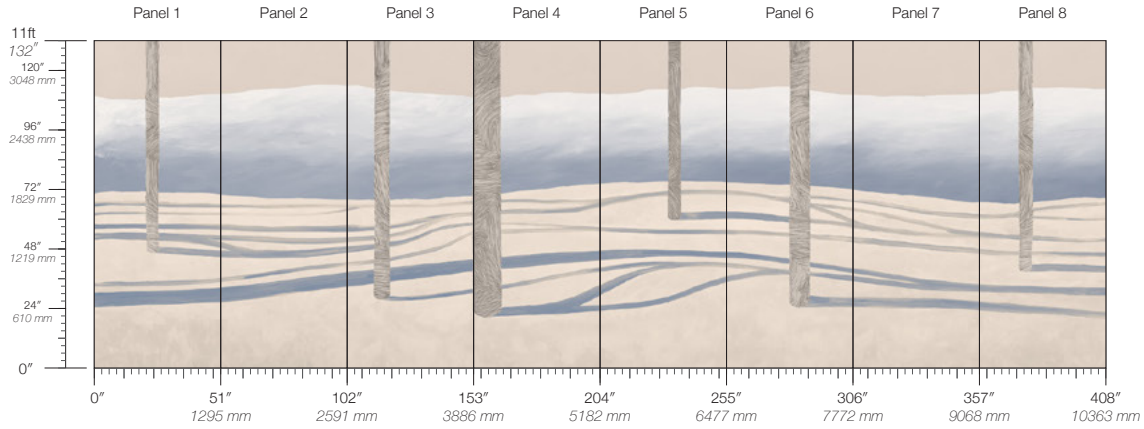

Sylvan Shadow

Suitable for residential and commercial projects

COLOR
Shadow

STOCK
Made to order

REPEAT
Non-repeating

CONTACT
sales@calicowallpaper.com
+1 718 243 1705
57 Lispenard Street
New York, NY 10013 USA

ITEM
5506

MINIMUM
1 panel

LEAD TIME
4 weeks to print

CONTENT
Type II Vinyl

MAINTENANCE
Water-based cleanser

ORIGIN
USA

DISCLAIMER
Panel maps represent mural artwork only. Reference the physical sample for color and texture.

PANEL WIDTH
51" / 1295 mm trimmed

FLAMMABILITY
ASTM E84 Adhered Class A

DETAILS
Custom options available

PANEL HEIGHT
132" / 3353 mm standard
192" / 4877 mm extended

ENVIRONMENTAL
Recycled Content, Phthalate Free
Low VOC, HPD Available

PRICE
Available upon request