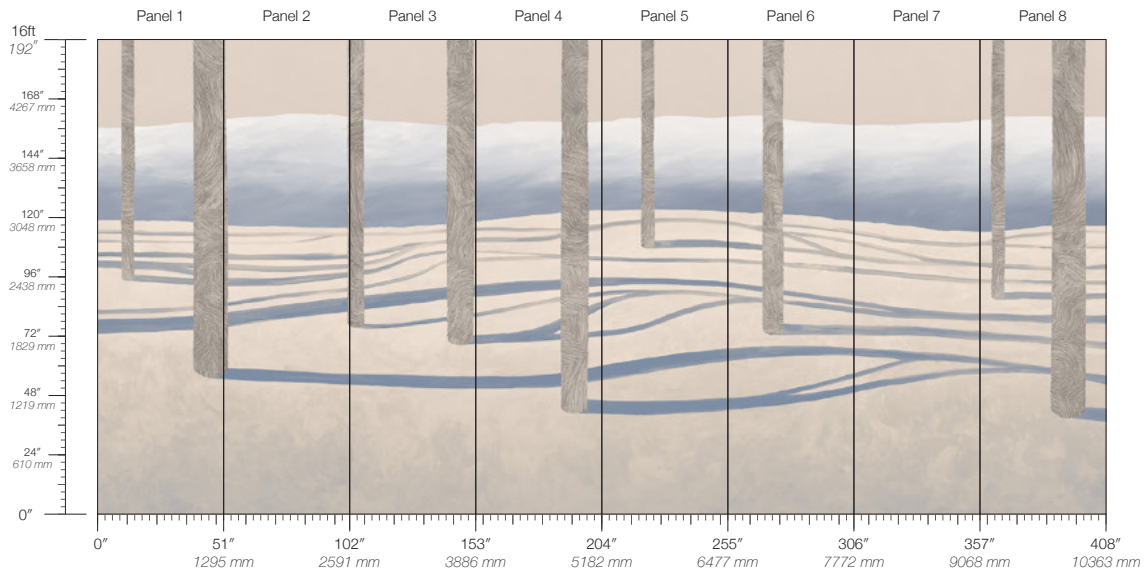

Sylvan Shadow

Suitable for residential and commercial projects

COLOR
Shadow

STOCK
Made to order

REPEAT
Non-repeating

CONTACT
sales@calicowallpaper.com
+1 718 243 1705
57 Lispenard Street
New York, NY 10013 USA

ITEM
5506

MINIMUM
1 panel

LEAD TIME
4 weeks to print

CONTENT
Type II Vinyl

MAINTENANCE
Water-based cleanser

ORIGIN
USA

DISCLAIMER
Panel maps represent mural artwork only. Reference the physical sample for color and texture.

PANEL WIDTH
51" / 1295 mm trimmed

FLAMMABILITY
ASTM E84 Adhered Class A

DETAILS
Custom options available

PANEL HEIGHT
132" / 3353 mm standard
192" / 4877 mm extended

ENVIRONMENTAL
Recycled Content, Phthalate Free
Low VOC, HPD Available

PRICE
Available upon request